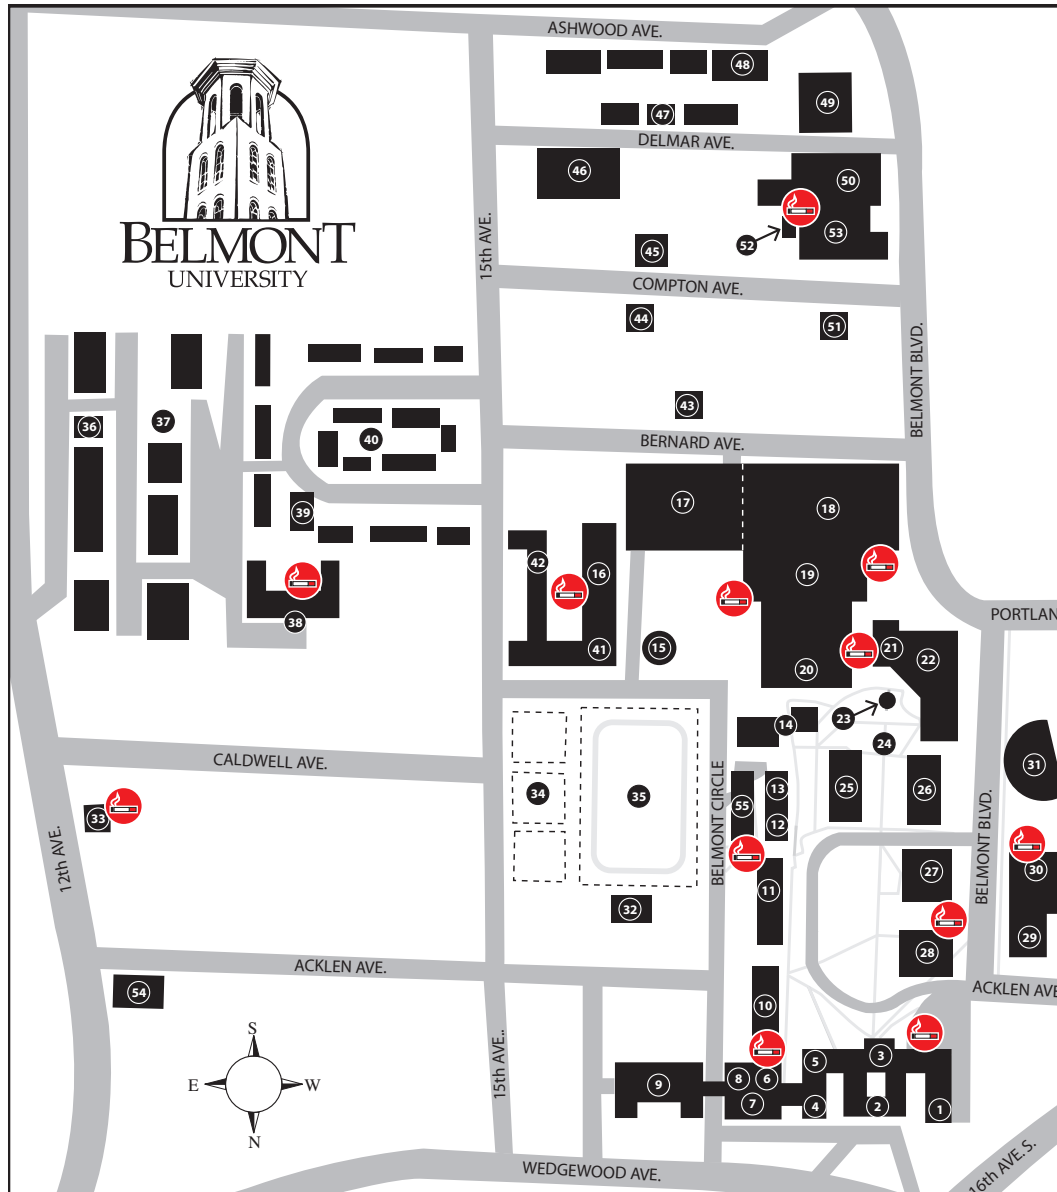

Map of Designated Smoking Areas

- NUMERICAL LISTING**
- 1 Fidelity Hall
 - 2 Freeman Hall
 - 3 Belmont Mansion
 - 4 Black & White Dining Room
 - 5 Neely Dining Room
 - 6 Barbara Massey Hall
 - 7 Massey Business Center, Jack C.
 - 8 Office of Communications/Copy Center
 - 9 Curb Music Business Center
 - 10 Gordon E. Inman Center & Parking Garage
 - 11 Heron Hall
 - 12 Pembroke Hall
 - 13 Hail Hall
 - 14 Belmont Little Theatre
 - 15 Plant Operations - Maintenance
 - 16 Aviary
 - 16 Residence Life
 - 16 Wright Hall
 - 17 Curb Parking Garage
 - 18 Curb Event Center & Curb Cafe
 - 19 Maddox Grand Atrium
 - 20 Beaman Student Life Center
 - 21 Career Services, 2nd Floor
 - 21 International Education, 2nd Floor
 - 21 Student Health Services, 2nd Floor
 - 22 Campus Security
 - 22 Gabhart Student Center
 - 22 University Bookstore
 - 22 University Cafeteria
 - 22 University Ministries
 - 23 Bell Tower
 - 24 Amphitheatre, Kitty B. West
 - 25 Wheeler Humanities Building
 - 26 Hitch Science Building
 - 27 Massey Performing Arts Center
 - 28 Wilson Music Building
 - 29 Leu Art Gallery
 - 30 Library, Lila D. Bunch
 - 31 Leu Center for the Visual Arts
 - 32 Psychology Department Building
 - 33 Security Operations Center
 - 34 Davis Tennis Center
 - 35 Whitten Field
 - 36 Hillside Clubhouse
 - 37 Hillside
 - 38 Thrailkill Hall & Parking Garage
 - 39 Bruin Hills Club House
 - 40 Bruin Hills
 - 41 Counseling Services
 - 41 Maddox Hall
 - 42 Kennedy Hall
 - 43 Moench Center, 1521 Bernard
 - 44 Max Kade House, 1508 Compton
 - 45 ELS Language Center, 1513 Compton
 - 46 Physical Therapy Building
 - 47 Belmont Commons Clubhouse
 - 48 Belmont Commons
 - 49 Department of Sport Science
 - 50 Belmont Heights Baptist Church
 - 51 Women's Honors House, 1524 Compton
 - 52 Dynamo Room
 - 53 Theater Complex
 - 54 Mail Services - Central Receiving
 - 55 New Residence Hall